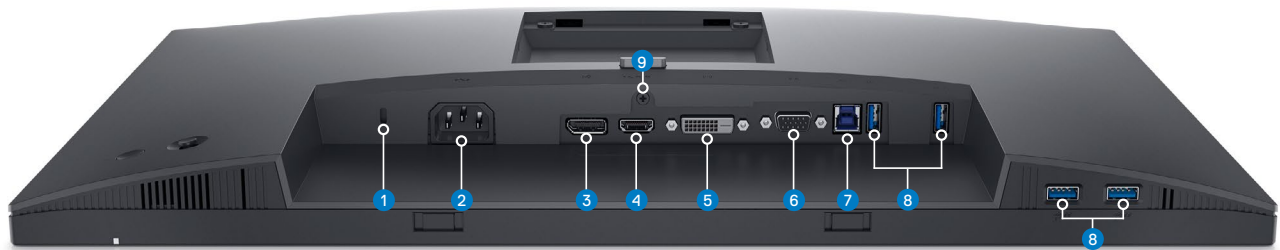

Designed for productivity

Thoughtfully designed with 3-sided ultrathin bezel and versatile connectivity option including HDMI, DisplayPort, DVI and SuperSpeed USB 5Gbps ports.

Uncompromised color and comfort

Extensive connectivity

Easily connect to a variety of devices with extensive connectivity ports, including display port, HDMI, DVI and quick access SuperSpeed 5Gbps USB ports.

Functional design

Features 3-sided ultrathin bezel design, a small base and improved cable management for a clutter free desk at your home or at your office.

PORTS AND SLOTS

- 1 Security lock slot**
- 2 Power connector
- 3 DisplayPort
- 4 HDMI port
- 5 DVI port
- 6 VGA connector

- 7 SuperSpeed USB 5Gbps (USB 3.2 Gen1) Type-B Upstream port
- 8 SuperSpeed USB 5Gbps (USB 3.2 Gen1) Type-A Downstream port (4)
- 9 Stand lock