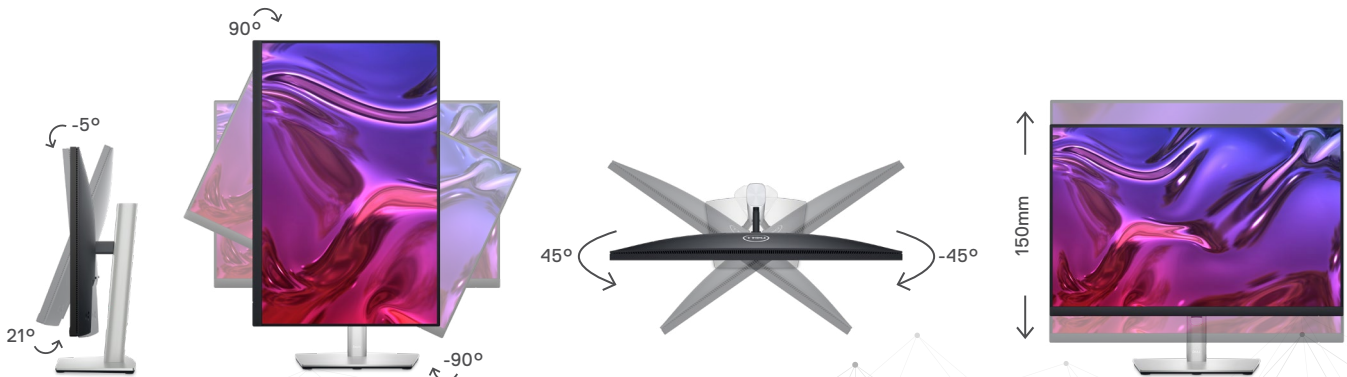

Extensive connectivity

Easily connect to a variety of devices with extensive connectivity ports, including display port, HDMI, DVI and quick access SuperSpeed 5Gbps USB ports.

Functional design

Features 3-sided ultrathin bezel design, a small base and improved cable management for a clutter free desk at your home or at your office.

Designed with purpose

The small base and elegant cable management system hide cords within the monitor riser.

Easy-to-use joystick control

Navigate the on-screen menu and adjust settings with the easy-to-use joystick control.

Adjust to your comfort

Experience made-for-you comfort by tilting, pivoting, swiveling, and adjusting the height of your monitor (150mm max).

P2423

Enhanced productivity

Dell Display Manager enhances everyday productivity through comprehensive management tools, giving you optimal front of screen experience, efficient display management, and easy, effortless multitasking.